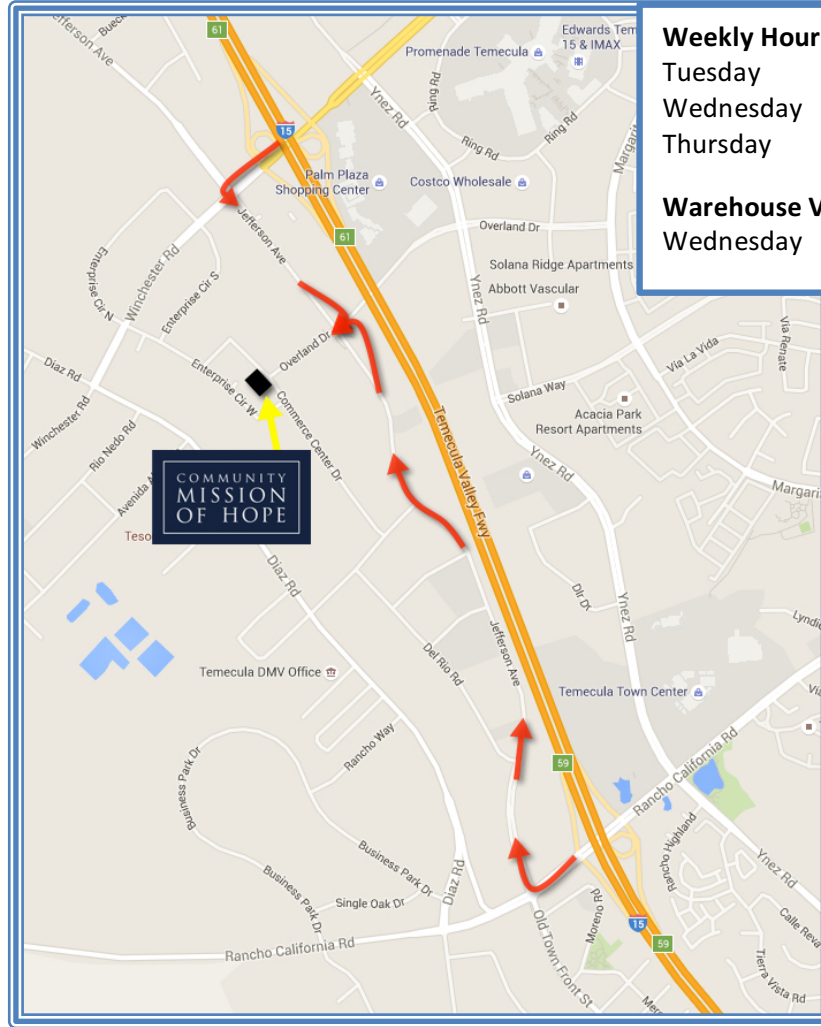

Community Mission of Hope

27499 Commerce Center Drive, Temecula, CA

From **Winchester Road & Interstate 15**

1. Head **West** on Winchester Rd, Turn **LEFT** on Jefferson Ave
2. Continue on Jefferson Ave to next signal, Turn **Right** on **Overland Dr**
3. Continue on Overland to the **Stop** at Commerce Center Drive
4. Go **Straight**, after stop sign into our parking lot. CMOH is directly in front of you!

From **Rancho California Road & Interstate 15**

1. Head **West** on Rancho California Rd Turn **RIGHT** on Jefferson Ave
2. Continue on Jefferson Ave to **Overland Dr**
3. Turn **Left** on Overland Dr
4. Continue on Overland to the **Stop** at Commerce Center Drive
5. Go **Straight**, after stop sign into our parking lot. CMOH is directly in front of you!